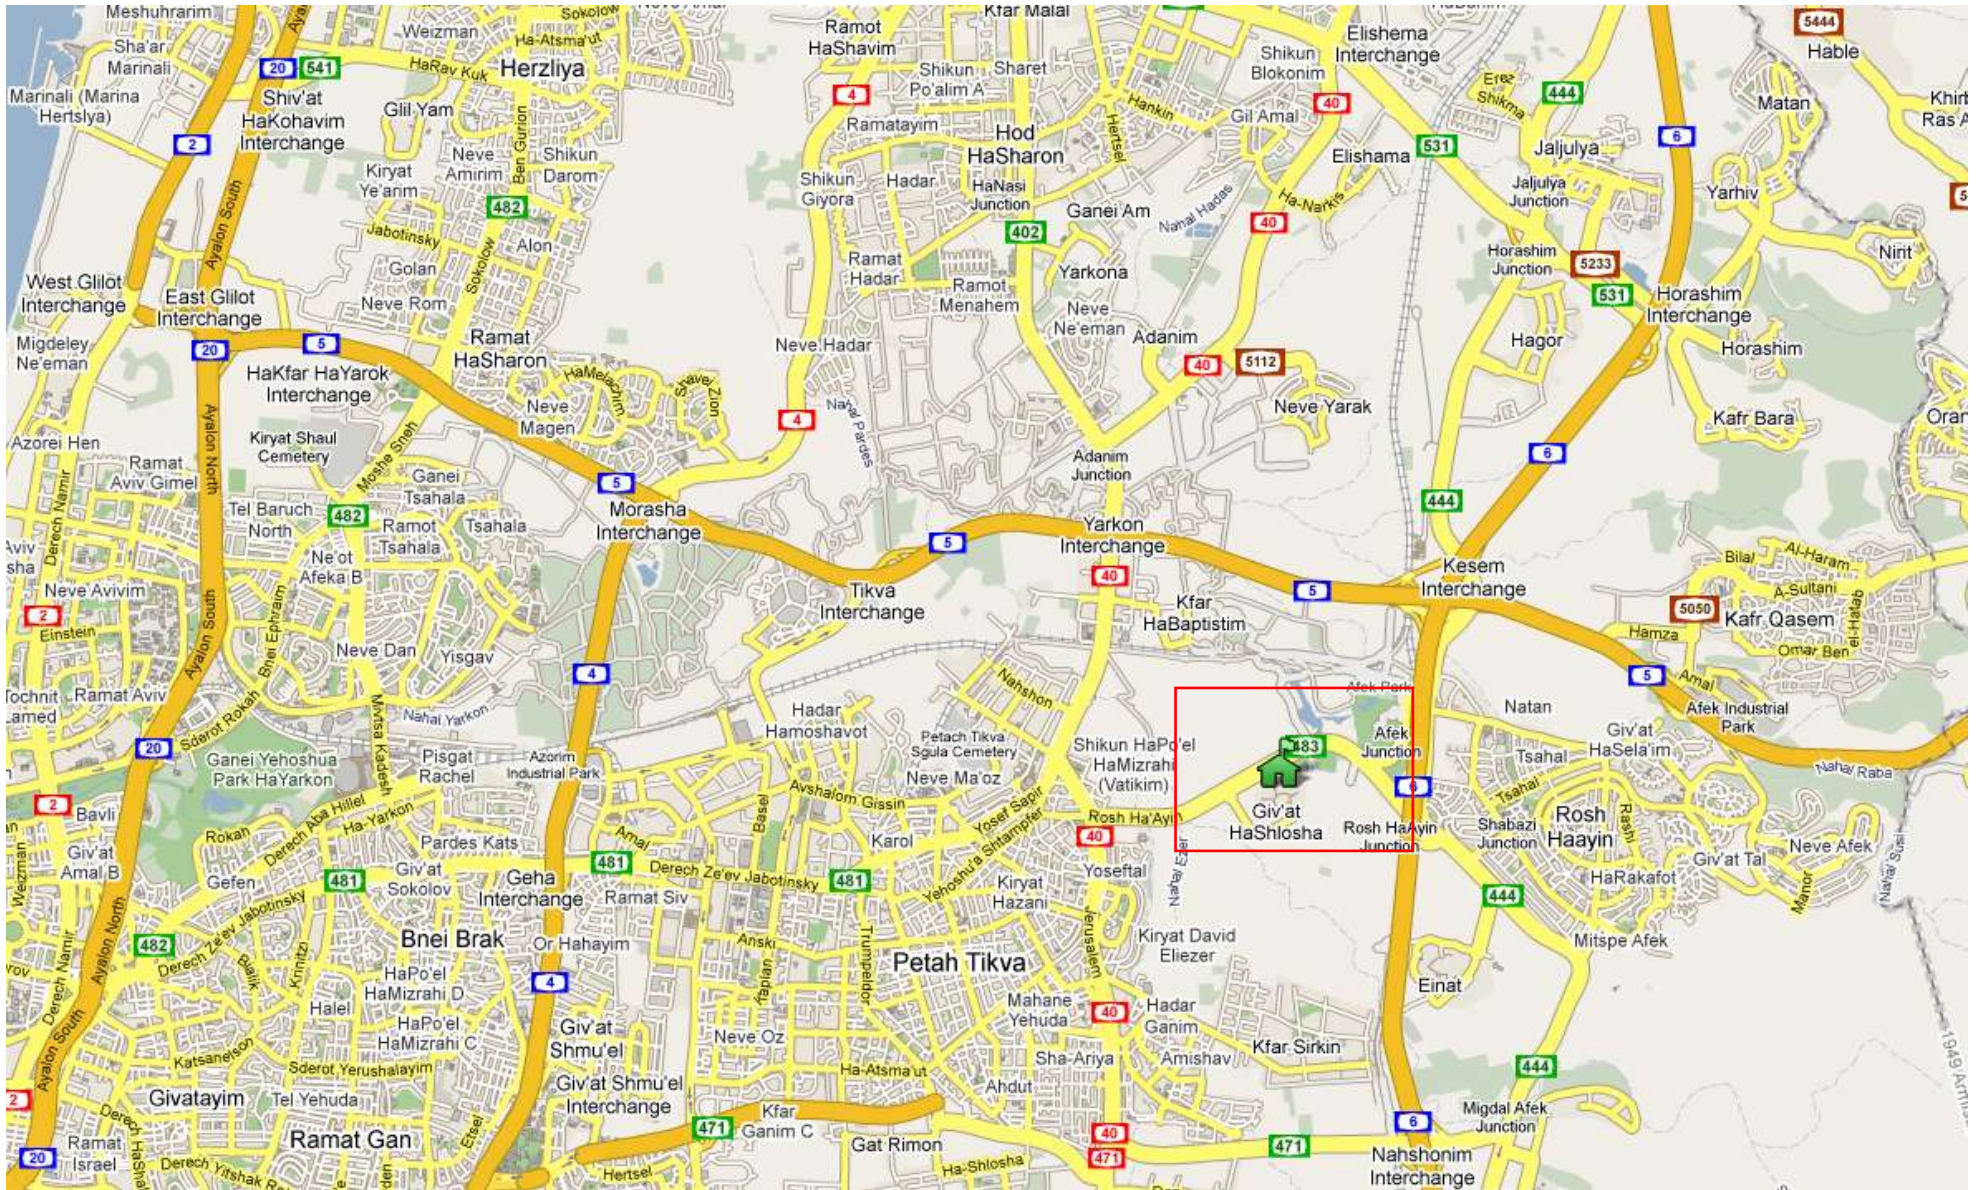

**Human Monitoring Ltd.**

**Industrial Park, Givat Hashlosa 48800, Israel**

**Driving Instructions:**

**Arriving from from Roads 4, 5 or 6;**

- Take the Exit on Yarkon Interchange (Road 5 and 40), to Road 40 South
- Arrive to Segula Junction (Road 40) and Turn Left to continue to Road 40
- Turn Left Again to Road 483, toward Rosh Haayin
- Turn Right on Road 483 towards Kibutz Givat Hashlosa

**Before Entering the Givat Hashlosa from the Main Gate,**

- Take the Detour on your LEFT service-road towards the Country-Club Entrance.
- At the Yellow Gate, please call our office to open the gate: 03-9013808 x 0
- Continue on the S Curve road and Turn Right hard towards the Industrial Park
- Continue 50 meters to Parking Lot on your Left
- Office located across from Parking lot, on the paved sidewalk, Second Entrance on your Right.

# 1. Area Map

### 3. Entrance to Givat Hashlosa and Road 483 Map